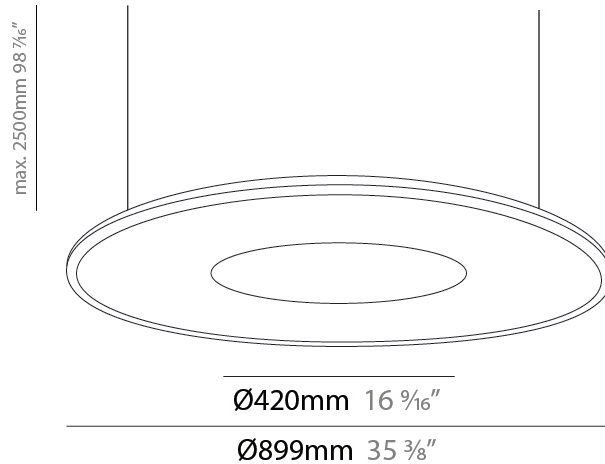

HARMONY RING SUSPENSION

A51065-

base number   Color   Finish   Diffuser
Temperature   Options   Options

1. To build a product code in our configurator select the specify button on the base model # product page
2. To build a manual product code on this datasheet choose from the options listed below in blue font and add the suffix to the base model #

GENERAL

Series: Harmony Ring
Partner: Ivela
Division: Architectural
Installation: Suspension
Product Type: Panels
Mounting Location: Ceiling
Light Distribution: Direct

PHYSICAL

Shape: Round
Diameter (mm): 899
Diameter (in): 35 ³/₈
Height (mm): 19
Height (in): 3/4
Max. Overall Height (mm): 2500
Max. Overall Height (in): 98 ⁷/₁₆
Diffuser: [Opal Polycarbonate](#)
Fixture Finish: [WHI](#) / [BLK](#) / [GLD](#)
Fixture Material: Aluminum

ELECTRICAL

Lamp Type: LED
Input Wattage (W): 56
Dimming: Tri-Mode (Non-Dimming and Phase Dimming (120Vac only) and 0-10V Dimming)
Driver Included: No
Driver Location: Remote
Driver Type: Constant Voltage - Universal
Driver Class: Class 2
Housing: ENCP 5 (ERP) ENCP 8 (SC Power)
Input Voltage (V): 120 - 277
Output Voltage (V): 24

LED

Color Temperature (°K): [2700](#) / [3000](#) / [3500](#) / [4000](#)
Max. Delivered Lumen (lm): 4032 / 4200 / 4325 / 4452
Nominal Lumen (lm): 6720 / 7000 / 7208 / 7420
CRI: >93 CRI
Lamp Life (hrs): 50000

OPTICAL

RATINGS AND CERTIFICATIONS

Certified By: Certified for North American Standards
IP rating: IP20