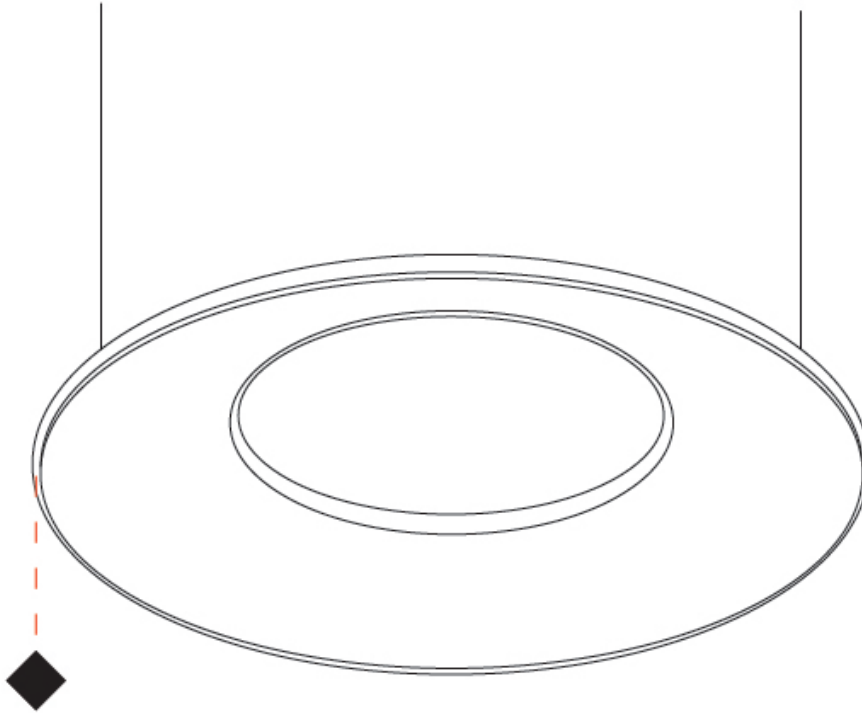

HARMONY RING SUSPENSION

A51067-

PROJECT _____

TYPE _____

SPECIFIER _____

QUANTITY _____

DATE _____