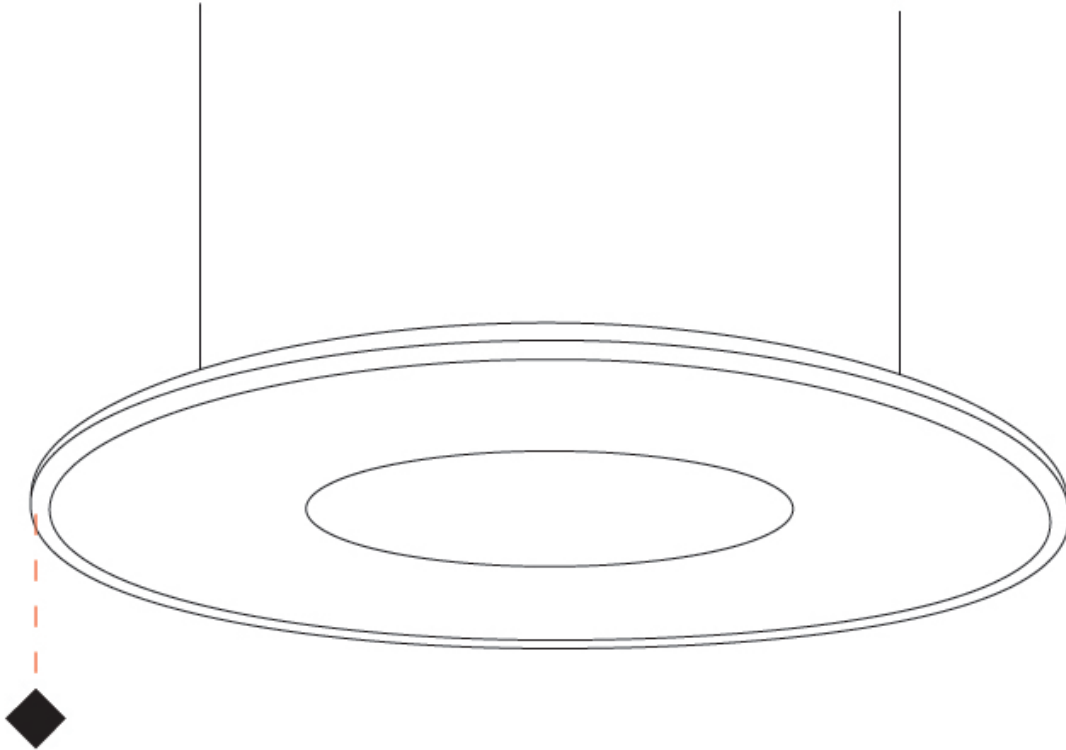

HARMONY RING SUSPENSION

A51066-

PROJECT _____

TYPE _____

SPECIFIER _____

QUANTITY _____

DATE _____