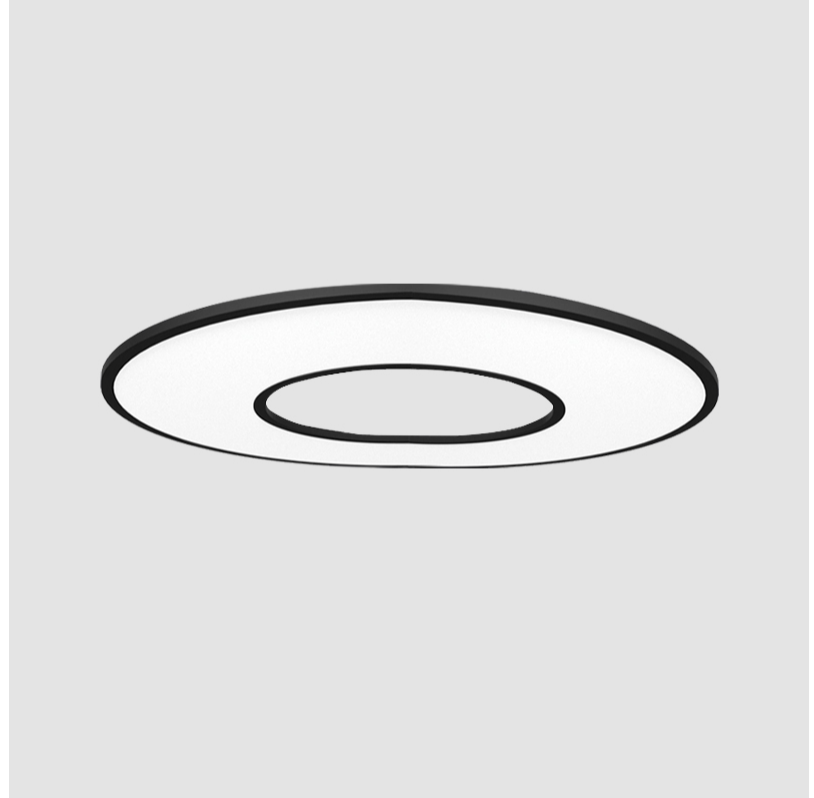

HARMONY RING SURFACE

A52036-

base number   Color   Finish   Diffuser
Temperature   Options   Options

1. To build a product code in our configurator select the specify button on the base model # product page
2. To build a manual product code on this datasheet choose from the options listed below in blue font and add the suffix to the base model #

GENERAL

Series: Harmony Ring
Partner: Ivela
Division: Architectural
Installation: Surface
Product Type: Panels
Mounting Location: Ceiling
Light Distribution: Direct

PHYSICAL

Shape: Round
Diameter (mm): 899
Diameter (in): 35 ³/₈
Height (mm): 19
Height (in): 3/4
Diffuser: [PMMA - Opal / Prismatic](#)
Fixture Finish: [WHI / BLK / GLD](#)
Fixture Material: Aluminum

ELECTRICAL

Lamp Type: LED
Input Wattage (W): 56
Dimming: Tri-Mode (Non-Dimming and Phase Dimming (120Vac only) and 0-10V Dimming)
Driver Included: No
Driver Location: Remote
Driver Type: Constant Voltage - Universal
Driver Class: Class 2
Housing: ENCP 5 (ERP) ENCP 8 (SC Power)
Input Voltage (V): 120 - 277
Output Voltage (V): 24

LED

Color Temperature (°K): [2700 / 3000 / 3500 / 4000](#)
Max. Delivered Lumen (lm): 4032 / 4200 / 4325 / 4452
Nominal Lumen (lm): 6720 / 7000 / 7208 / 7420
CRI: >93 CRI
Lamp Life (hrs): 50000

OPTICAL

RATINGS AND CERTIFICATIONS

Certified By: CSA Certified to UL and CSA Standards
IP rating: IP20

PROJECT
TYPE
SPECIFIER
QUANTITY
DATE

Ø420mm 16 ⁹/₁₆"

Ø899mm 35 ³/₈"